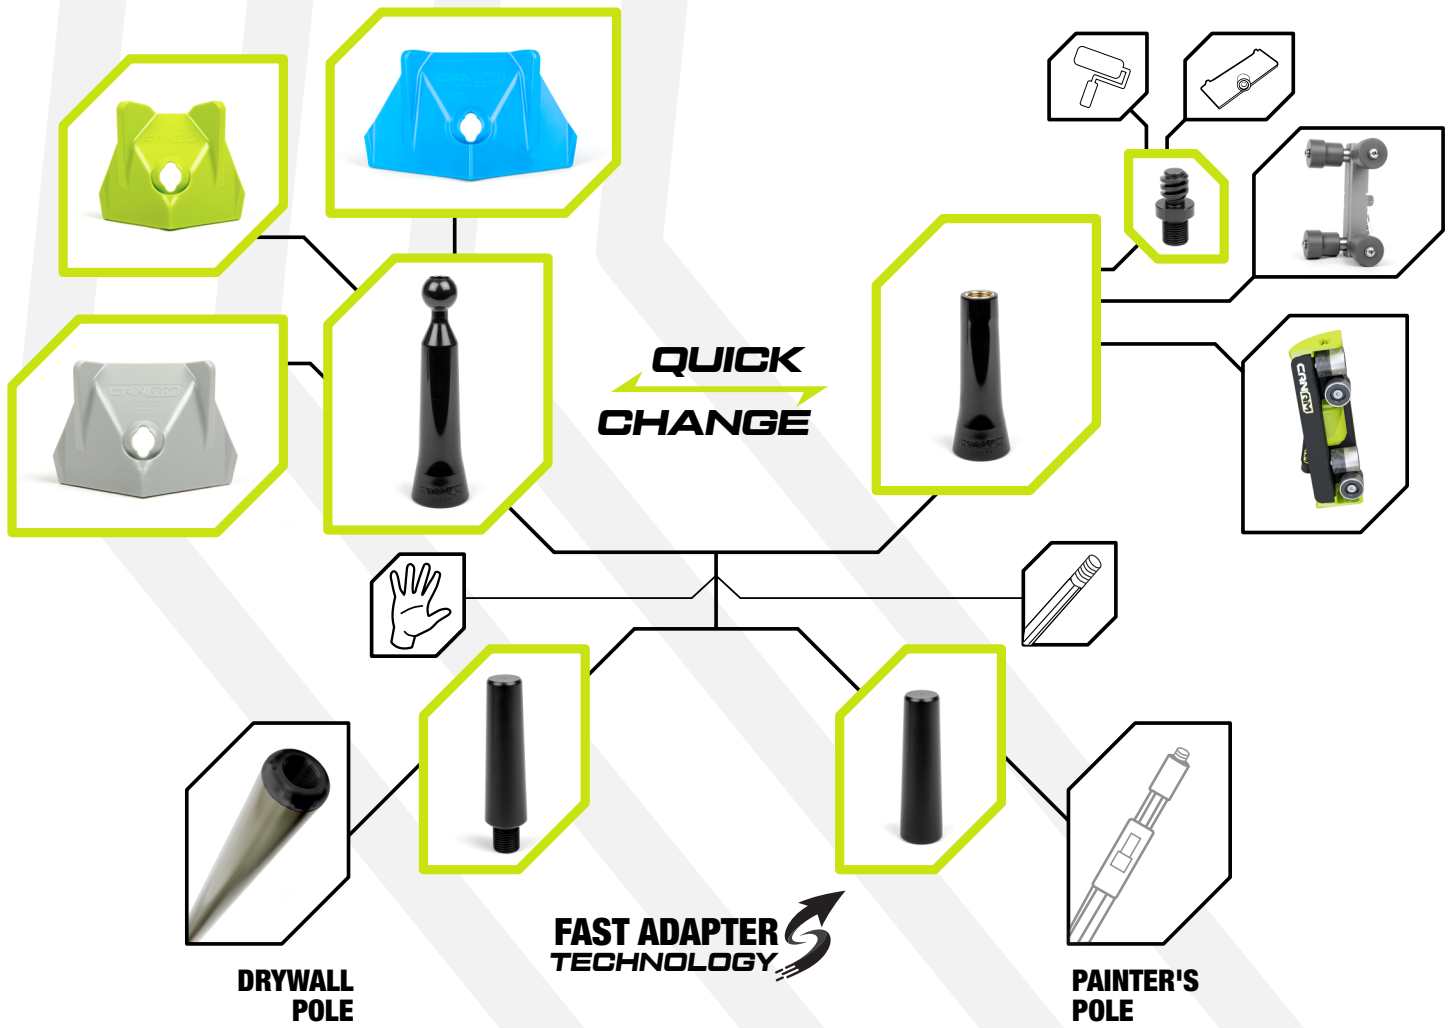

COMBO SETS

P003
NyCor Finishers
2.5" + 3.0"

P004
NyCor Finishers
3.0" + 3.5"

P005
NyCor Finishers
2.5" + 3.0" + 3.5"

2PAKS

P006
NyCor Finishers
2.5" x 2

P007
NyCor Finishers
3.0" x 2

P008
NyCor Finishers
3.5" x 2

Front Back

APPAREL

V102G-S
V102G-M
V102G-L
V102G-XL
V102G-XXL

Small
Medium
Large
X-Large
XX-Large

V102B-S
V102B-M
V102B-L
V102B-XL
V102B-XXL

Front Back